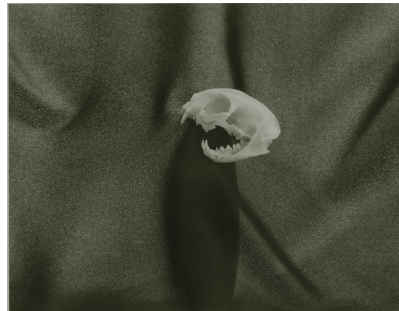

(W)holes: Print Details

All images copyright Lynn Stern

(W)HOLES #02-33A, 2002-2008
gelatin silver print, 24 x 20 inches
edition of 5 plus 2 artist's proofs

(W)HOLES #94-10, 1994-2008
gelatin silver print, 20 x 24 inches
edition of 5 plus 2 artist's proofs

(W)HOLES #02-34A, 2002-2008
gelatin silver print, 24 x 20 inches
edition of 5 plus 2 artist's proofs

(W)HOLES #05-10A, 2005-2008
gelatin silver print, 24 x 20 inches
edition of 5 plus 2 artist's proofs

(W)HOLES #05-18B, 2005-2008
gelatin silver print, 20 x 24 inches
edition of 5 plus 2 artist's proofs

(W)HOLES #94-7A, 1994-2008
gelatin silver print, 24 x 20 inches
edition of 5 plus 2 artist's proofs

(W)HOLES #02-41A, 2002-2008
gelatin silver print, 24 x 20 inches
edition of 5 plus 2 artist's proofs