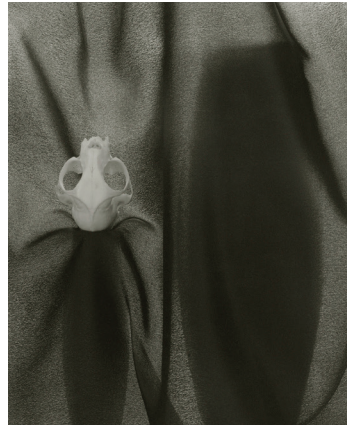

(W)holes: Print Details

All images copyright Lynn Stern

(W)HOLES #02-33A, 2002-2008
gelatin silver print, 24 x 20 inches
edition of 5 plus 2 artist's proofs

(W)HOLES #94-10, 1994-2008
gelatin silver print, 20 x 24 inches
edition of 5 plus 2 artist's proofs

(W)HOLES #02-34A, 2002-2008
gelatin silver print, 24 x 20 inches
edition of 5 plus 2 artist's proofs

(W)HOLES #05-10A, 2005-2008
gelatin silver print, 24 x 20 inches
edition of 5 plus 2 artist's proofs

(W)HOLES #05-18B, 2005-2008
gelatin silver print, 20 x 24 inches
edition of 5 plus 2 artist's proofs

(W)HOLES #94-7A, 1994-2008
gelatin silver print, 24 x 20 inches
edition of 5 plus 2 artist's proofs

(W)HOLES #02-41A, 2002-2008
gelatin silver print, 24 x 20 inches
edition of 5 plus 2 artist's proofs

(W)HOLES #02-36A, 2002-2008
gelatin silver print, 20 x 24 inches
edition of 5 plus 2 artist's proofs

(W)HOLES #05-16A, 2005-2008
gelatin silver print, 24 x 20 inches
edition of 5 plus 2 artist's proofs