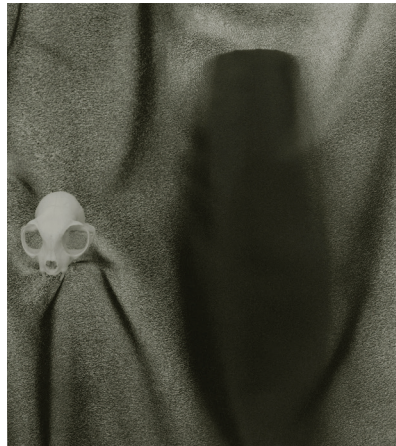

(W)holes: Print Details

All images copyright Lynn Stern

(W)HOLES #02-33A, 2002-2008
gelatin silver print, 24 x 20 inches
edition of 5 plus 2 artist's proofs

(W)HOLES #94-10, 1994-2008
gelatin silver print, 20 x 24 inches
edition of 5 plus 2 artist's proofs

(W)HOLES #02-34A, 2002-2008
gelatin silver print, 24 x 20 inches
edition of 5 plus 2 artist's proofs

(W)HOLES #05-10A, 2005-2008
gelatin silver print, 24 x 20 inches
edition of 5 plus 2 artist's proofs

(W)HOLES #05-18B, 2005-2008
gelatin silver print, 20 x 24 inches
edition of 5 plus 2 artist's proofs

(W)HOLES #94-7A, 1994-2008
gelatin silver print, 24 x 20 inches
edition of 5 plus 2 artist's proofs

(W)HOLES #02-41A, 2002-2008
gelatin silver print, 24 x 20 inches
edition of 5 plus 2 artist's proofs

(W)HOLES #02-36A, 2002-2008
gelatin silver print, 20 x 24 inches
edition of 5 plus 2 artist's proofs

(W)HOLES #05-16A, 2005-2008
gelatin silver print, 24 x 20 inches
edition of 5 plus 2 artist's proofs